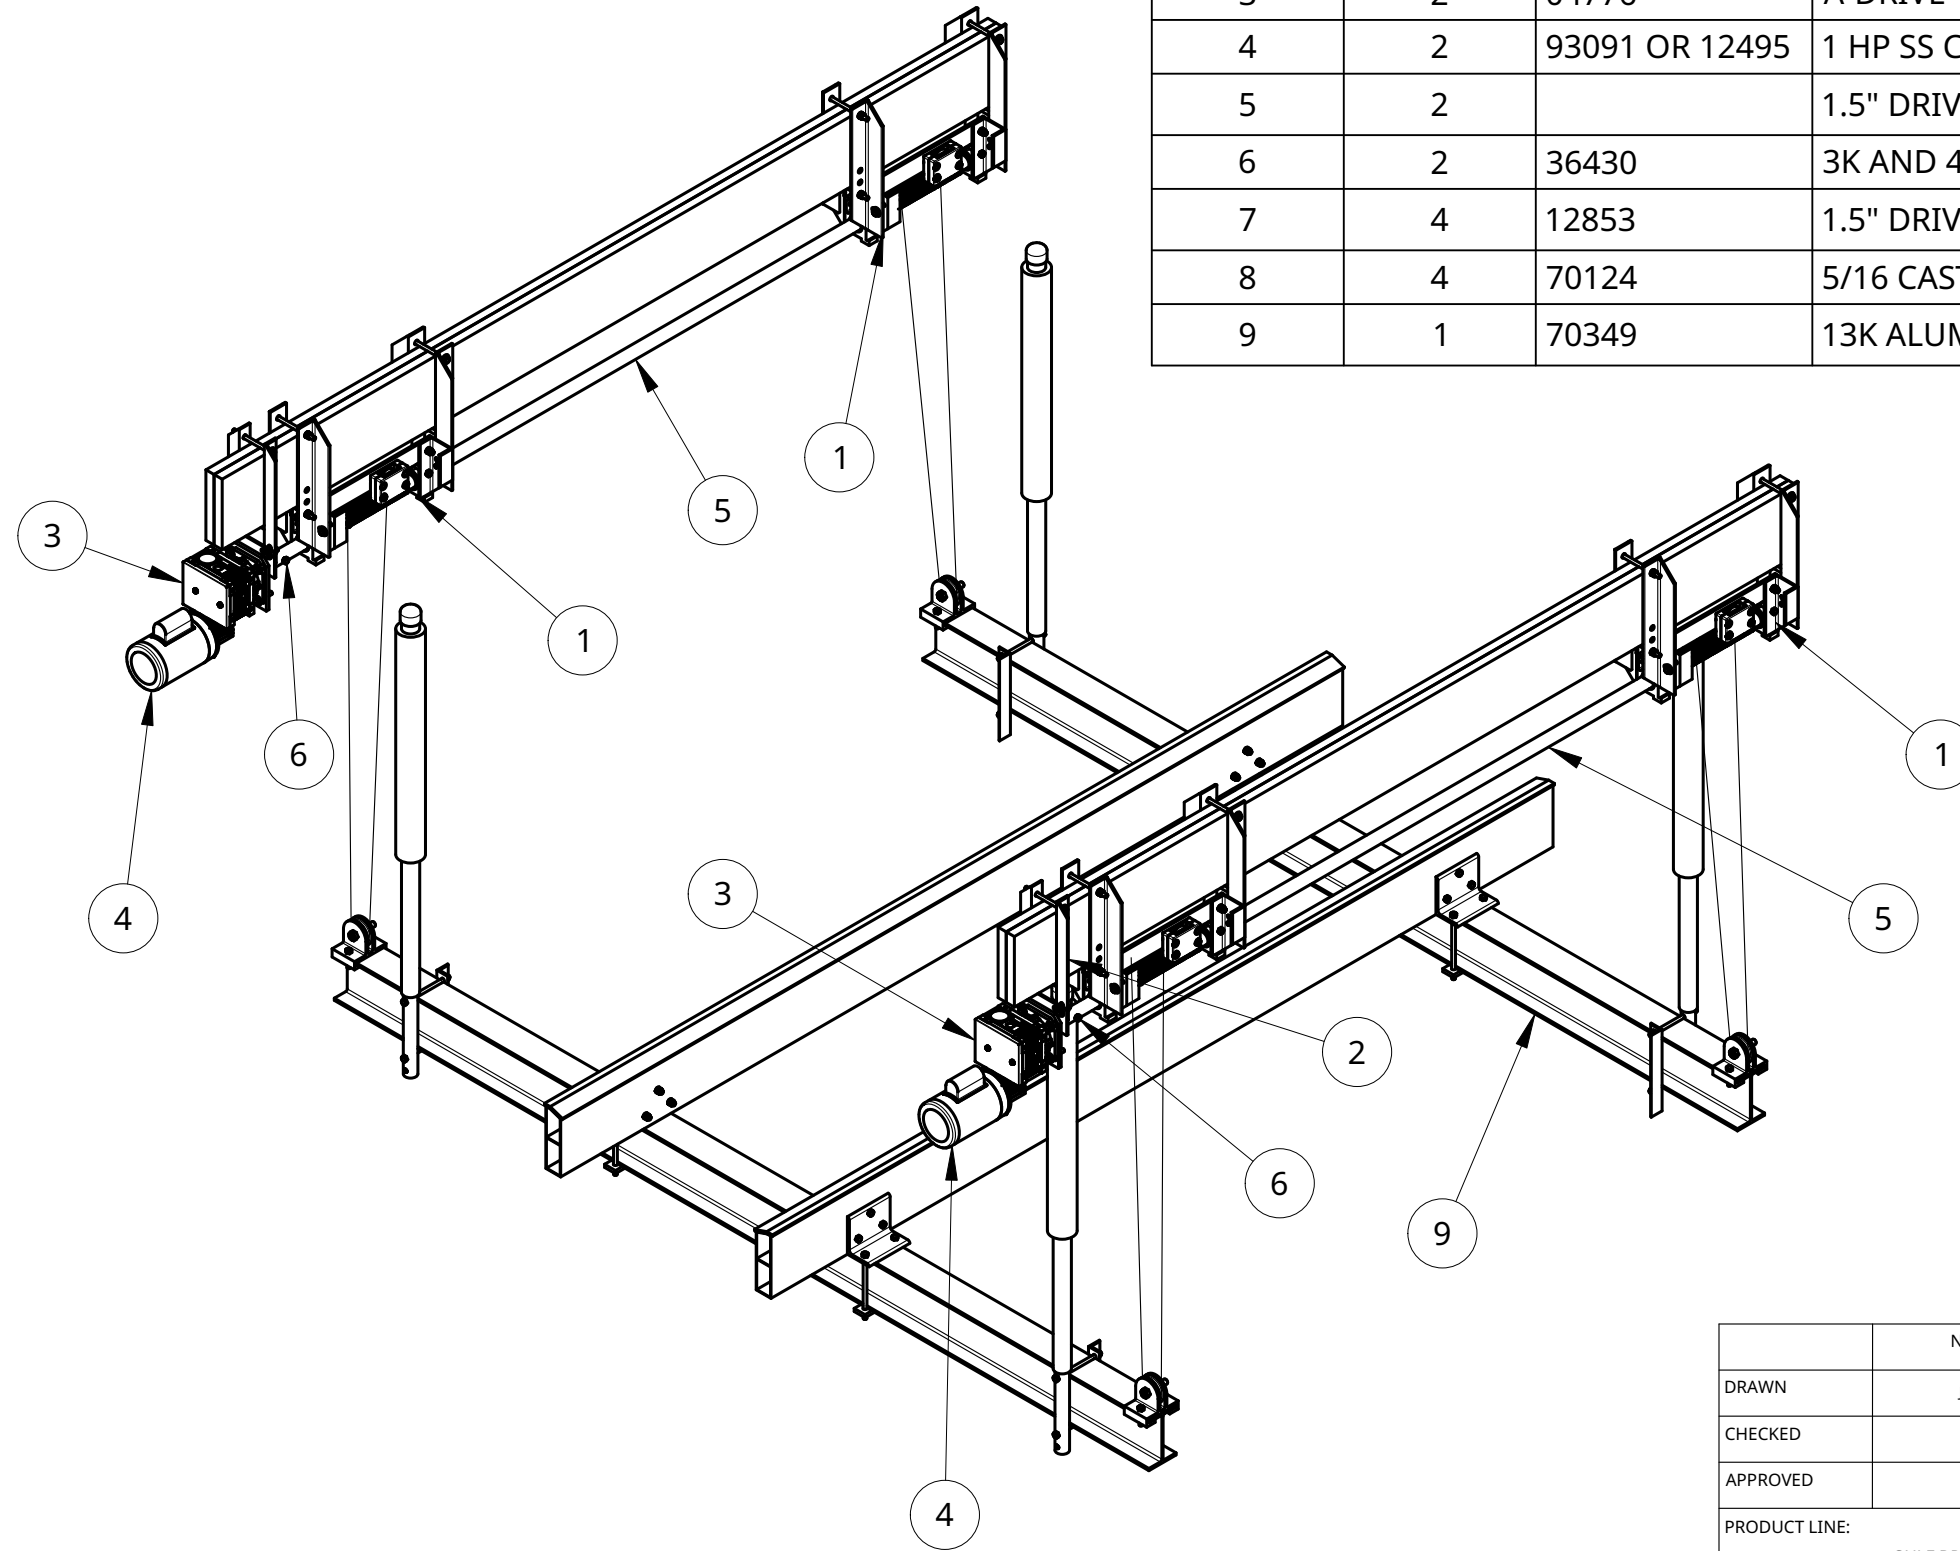

Item	Quantity	Part number	Description
1	4	BH09010	GULF BREEZE DUAL PIPE SUPPORT
2	2	BH04792	GULF BREEZE ALUMINUM A-DRIVE HOIST HANGER - WOOD BEAM MOUNT
3	2	04776	A-DRIVE 40:75 GEARBOX
4	2	93091 OR 12495	1 HP SS C-FACE MOTOR ASSY
5	2		1.5" DRIVE PIPE
6	2	36430	3K AND 4K A-DRIVE SHAFT FOR 1.5" DRIVE PIPE
7	4	12853	1.5" DRIVE PIPE SINGLE DIR CABLE WINDER
8	4	70124	5/16 CAST SS WIRE ROPE CLAMP
9	1	70349	13K ALUMINUM V-HULL INBOARD BOAT CRADLE - ALUM BUNK

	NAME	DATE		
DRAWN	JTL	03/01/2022		
CHECKED			<b>TITLE</b> GULF BREEZE 12K LB A-DRIVE OVERHEAD BOATHOUSE LIFT	
APPROVED				
PRODUCT LINE:			SIZE	REV.
GULF BREEZE			<b>B</b>	
THIS DOCUMENT AND THE INFORMATION CONTAINED THEREON IS THE PROPERTY OF BH-USA.			DWG NO.	
			WEIGHT	
			SHEET	1 of 1